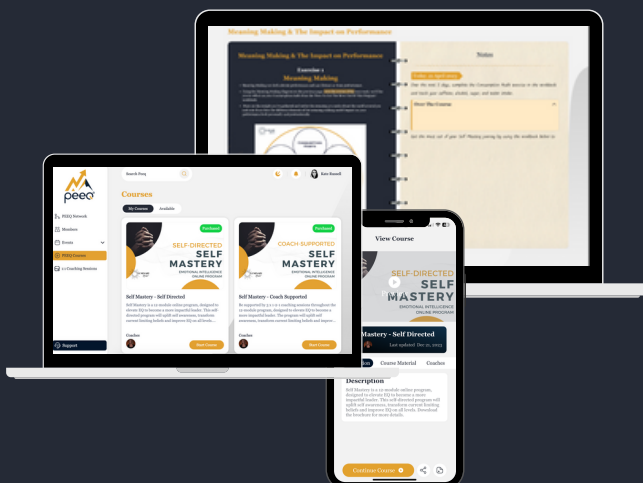

EQ
RESOURCES

GLOBAL
LEADERS
NETWORK

TOOLS,
EXERCISES &
FURTHER
LEARNING

ACCESS
TO EQ
COURSES &
PROGRAMS

PEEQ® FEATURES

LIVE MASTERCLASSES & GROUP COACHING SESSIONS

EXCLUSIVE NETWORKING AT A GLOBAL SCALE

- RSVP to webinars, group sessions & roundtables
- Library of past events and resources
- Live calendar of online events

- Meet like-minded professionals at live PEEQ® events
- Join specific industry or company-focused private Groups

ONLINE PROGRAMS

EXCLUSIVE RESOURCES

- Access online programs and courses on-the-go with video lessons and interactive workbooks