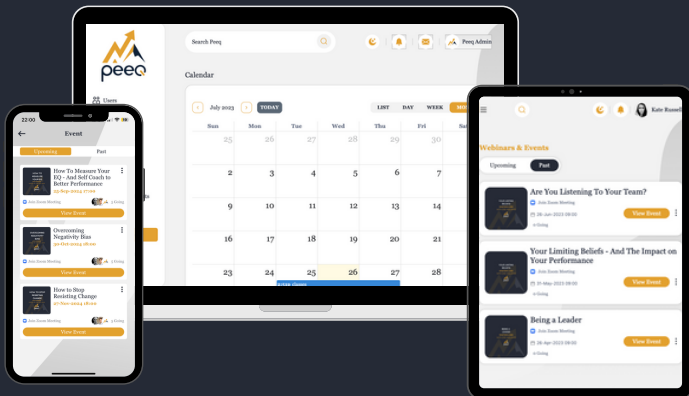

EQ
RESOURCES

GLOBAL
LEADERS
NETWORK

TOOLS,
EXERCISES &
FURTHER
LEARNING

ACCESS
TO EQ
COURSES &
PROGRAMS

PEEQ® FEATURES

LIVE MASTERCLASSES & GROUP COACHING SESSIONS

EXCLUSIVE NETWORKING AT A GLOBAL SCALE

- RSVP to webinars, group sessions & roundtables
- Library of past events and resources
- Live calendar of online events

- Meet like-minded professionals at live PEEQ® events
- Join specific industry or company-focused private Groups

ONLINE PROGRAMS

EXCLUSIVE RESOURCES

- Access online programs and courses on-the-go with video lessons and interactive workbooks