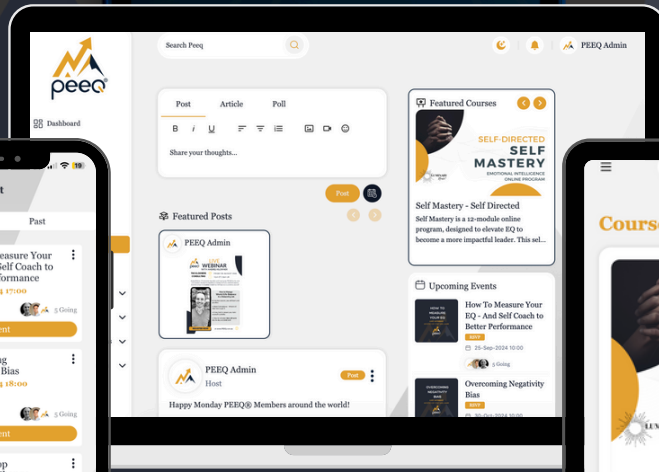

peeQ®

PERFORMANCE ELEVATION
THROUGH EQ

ELEVATE YOUR EQ

IMPROVE YOUR

PERFORMANCE
LEADERSHIP
COMMUNICATION

PEEQ® is a revolutionary online platform, bringing together professionals seeking to elevate EQ for better performance and uplifted leadership skills. A new way to access EQ coaching, PEEQ® is designed to offer expert support and resources direct to you, through an easy-to-use online network.

As a member of PEEQ®, you will:

- Elevate your emotional intelligence
- Uplift your professional performance
- Enhance your self awareness
- Upskill in leadership, communication, decision-making, dispute resolution, relationship building, and more
- Transform your mindset when it comes to performance

PEEQ® was designed and created by accredited executive leadership and performance culture coach, Zoe Williams. As CEO and Founder of groundbreaking consultancy, Luminary Mindset®, Zoe set out to create a space for leaders to connect, network and continue their journeys into self development, leadership and elevated emotional intelligence

EQ
RESOURCES

GLOBAL
LEADERS
NETWORK

TOOLS,
EXERCISES &
FURTHER
LEARNING

ACCESS
TO EQ
COURSES &
PROGRAMS

PEEQ® FEATURES

LIVE MASTERCLASSES & GROUP COACHING SESSIONS

EXCLUSIVE NETWORKING AT A GLOBAL SCALE

- RSVP to webinars, group sessions & roundtables
- Library of past events and resources
- Live calendar of online events