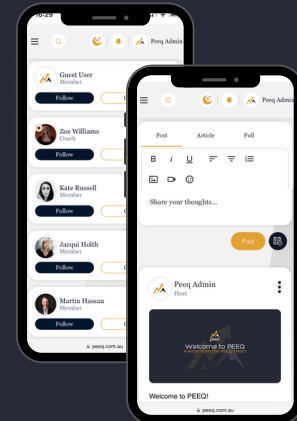

EQ
RESOURCES

GLOBAL
LEADERS
NETWORK

TOOLS,
EXERCISES &
FURTHER
LEARNING

ACCESS
TO EQ
COURSES &
PROGRAMS

PEEQ® FEATURES

LIVE MASTERCLASSES & GROUP COACHING SESSIONS

EXCLUSIVE NETWORKING AT A GLOBAL SCALE

- RSVP to webinars, group sessions & roundtables
- Library of past events and resources
- Live calendar of online events

- Meet like-minded professionals at live PEEQ® events
- Join specific industry or company-focused private Groups

ONLINE PROGRAMS

EXCLUSIVE RESOURCES

- Access online programs and courses on-the-go with video lessons and interactive workbooks