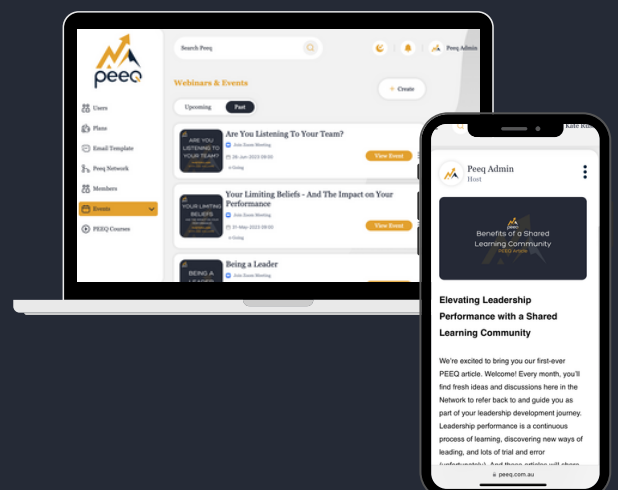

peeQ®

PERFORMANCE ELEVATION
THROUGH EQ

ELEVATE YOUR EQ

IMPROVE YOUR

PERFORMANCE
LEADERSHIP
COMMUNICATION

PEEQ® is a revolutionary online platform, bringing together professionals seeking to elevate EQ for better performance and uplifted leadership skills. A new way to access EQ coaching, PEEQ® is designed to offer expert support and resources direct to you, through an easy-to-use online network.

EQ
RESOURCES

GLOBAL
LEADERS
NETWORK

TOOLS,
EXERCISES &
FURTHER
LEARNING

ACCESS
TO EQ
COURSES &
PROGRAMS

PEEQ® FEATURES

LIVE MASTERCLASSES & GROUP COACHING SESSIONS

EXCLUSIVE NETWORKING AT A GLOBAL SCALE

- RSVP to webinars, group sessions & roundtables
- Library of past events and resources
- Live calendar of online events

- Meet like-minded professionals at live PEEQ® events
- Join specific industry or company-focused private Groups

ONLINE PROGRAMS

EXCLUSIVE RESOURCES

- Access online programs and courses on-the-go with video lessons and interactive workbooks